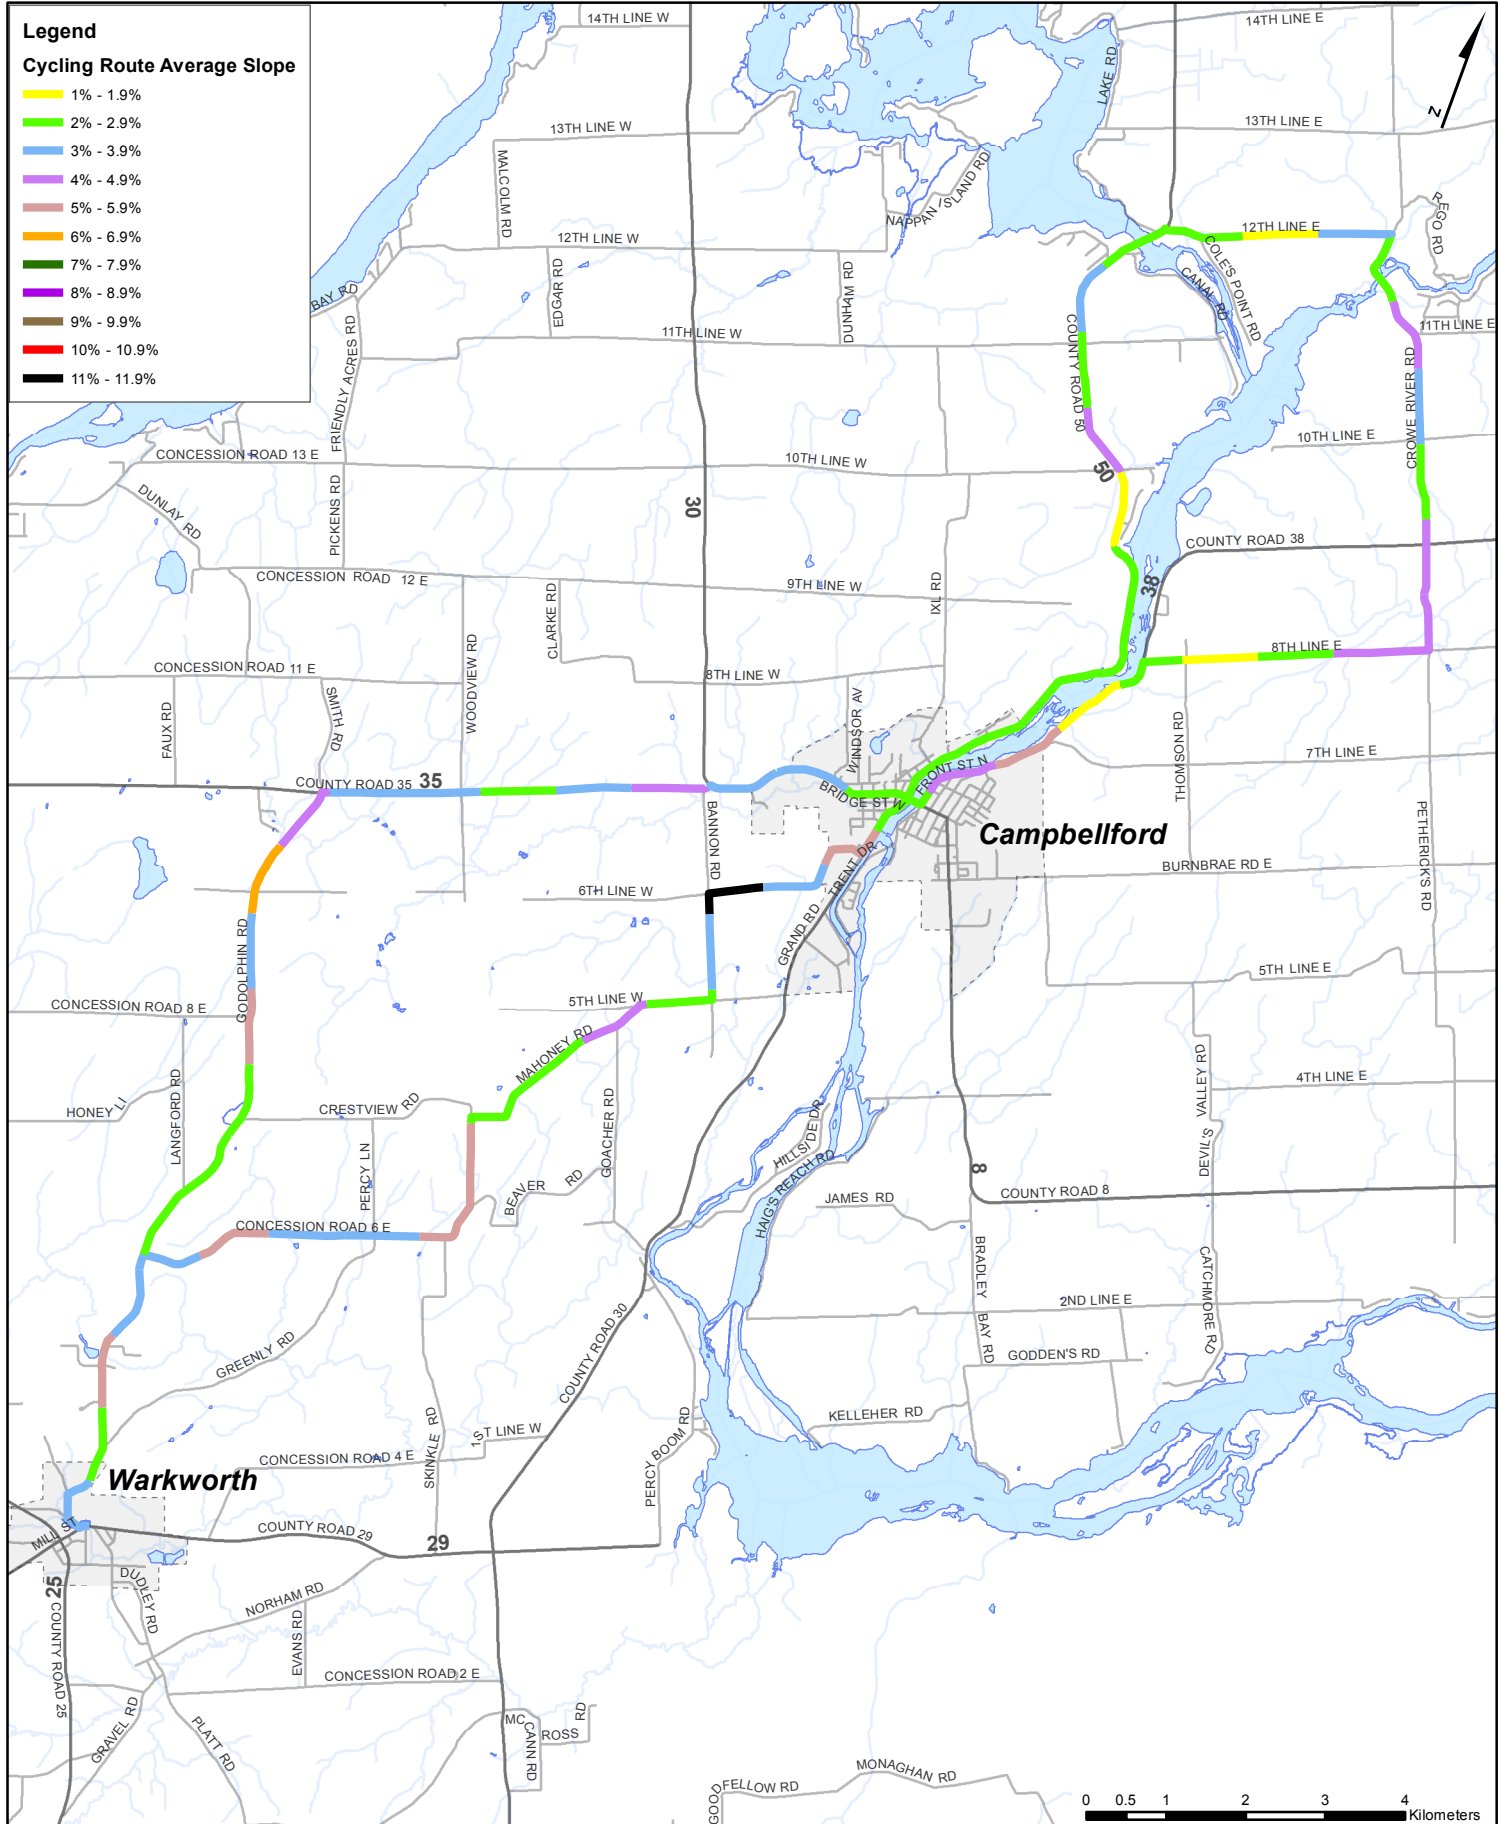

Northumberland County Cycling Route Trent River Truckin'

(c) Copyright. County of Northumberland 2016.
This map is for information purposes only and the County of Northumberland takes no responsibility for, nor guarantees the accuracy of all the information contained in the map.

Source: Northumberland County, 2016
MNR, 2016
Includes Material (c) 2016 of The Queen's Printer for Ontario. All Rights Reserved.

All rights reserved. May not be reproduced without permission.