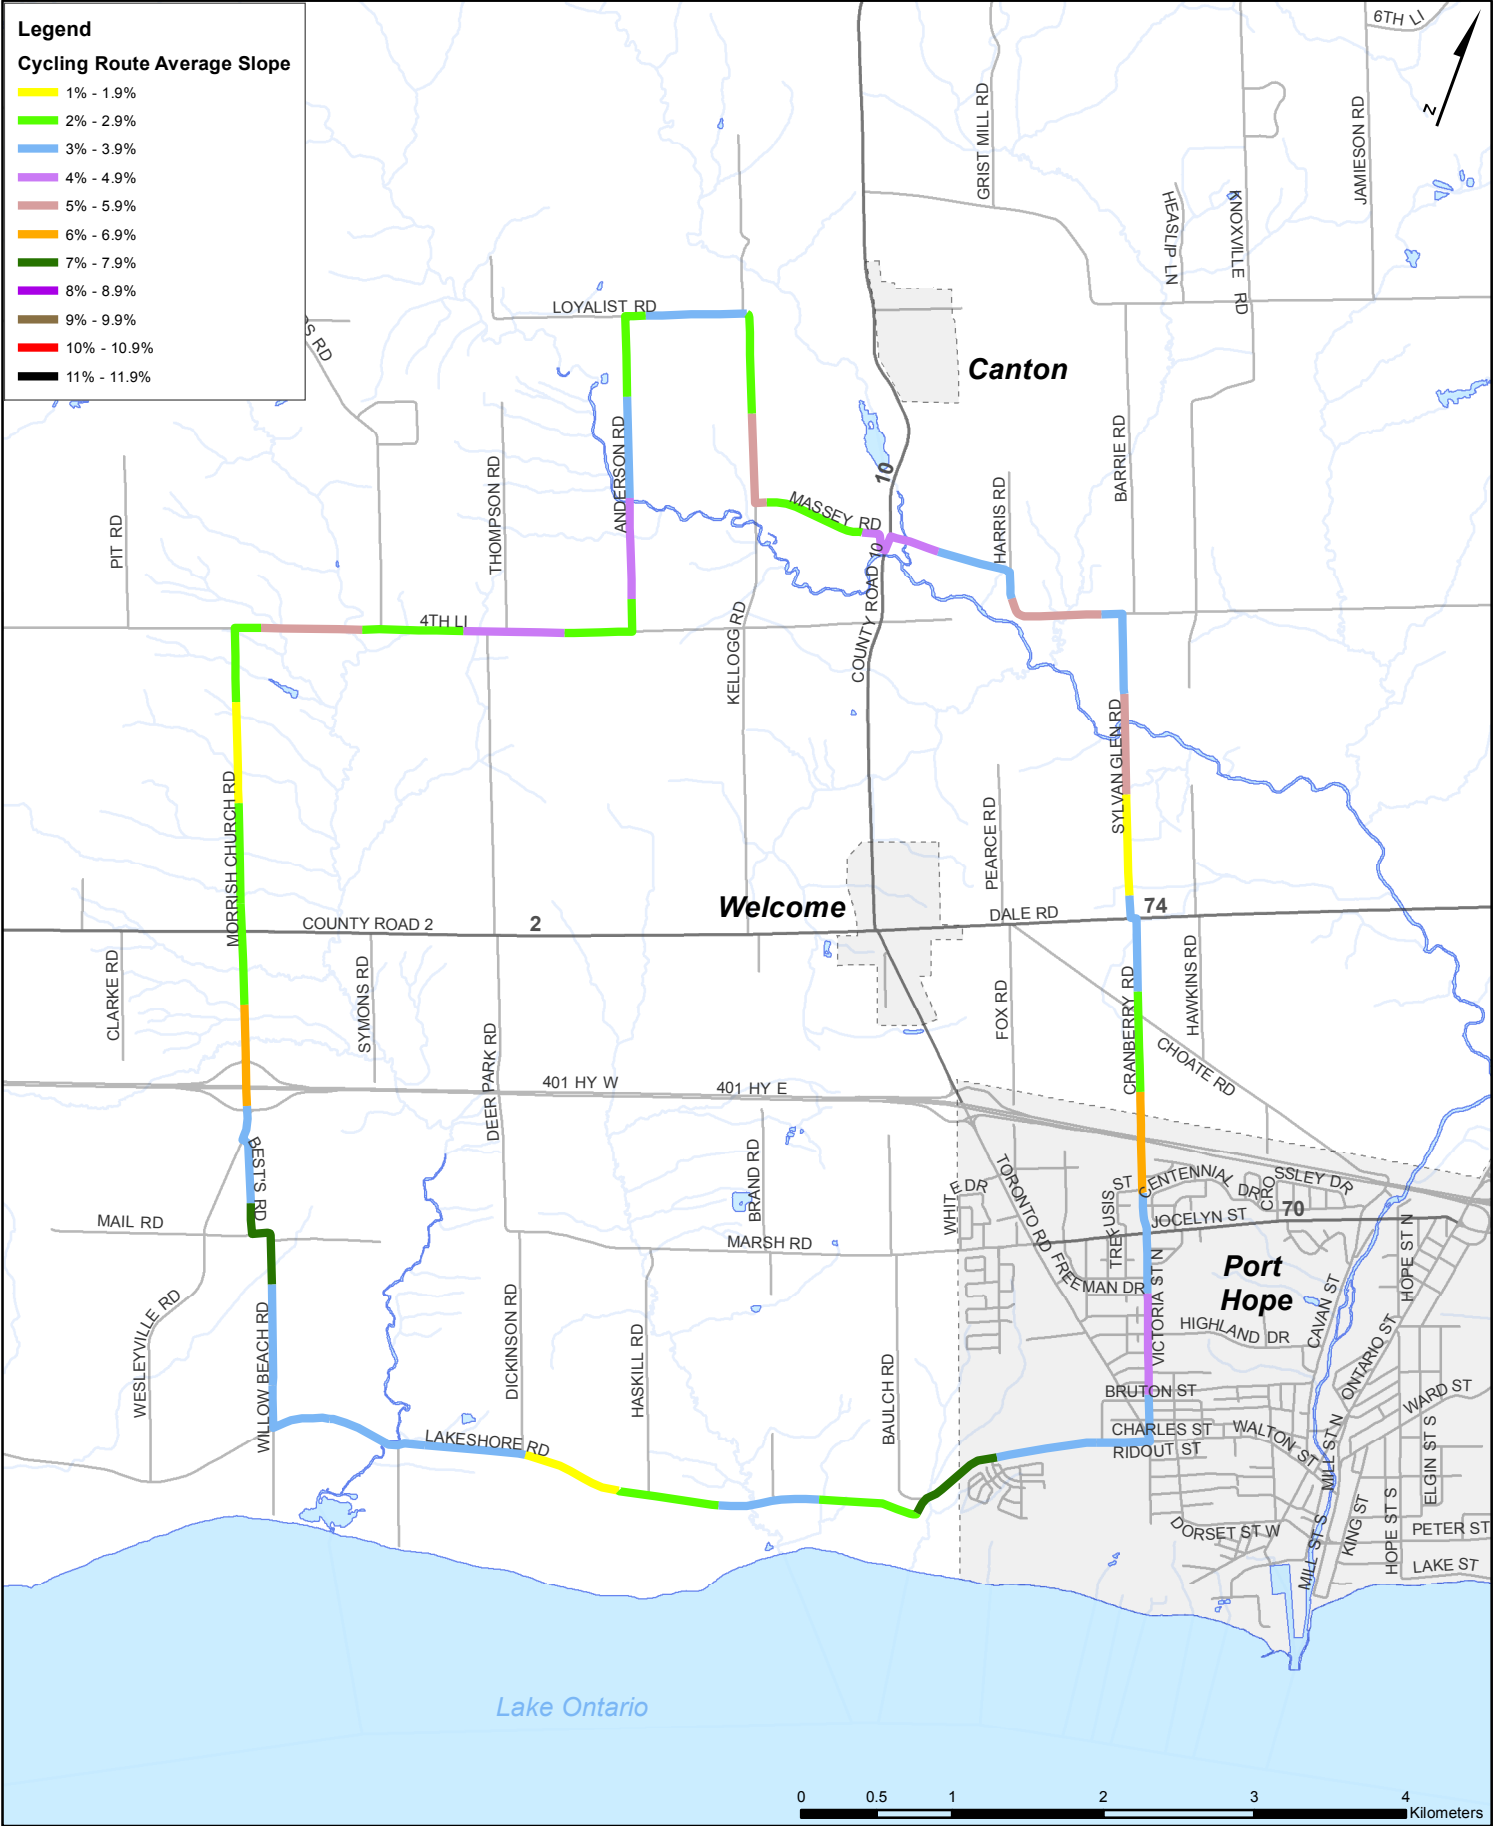

Northumberland County Cycling Route Glorious Ganaraska

(c) Copyright. County of Northumberland 2016.
This map is for information purposes only and the County of Northumberland takes no responsibility for, nor guarantees the accuracy of all the information contained in the map.

Source: Northumberland County, 2016
MNR, 2016
Includes Material (c) 2016 of The Queen's Printer for Ontario. All Rights Reserved.

All rights reserved. May not be reproduced without permission.