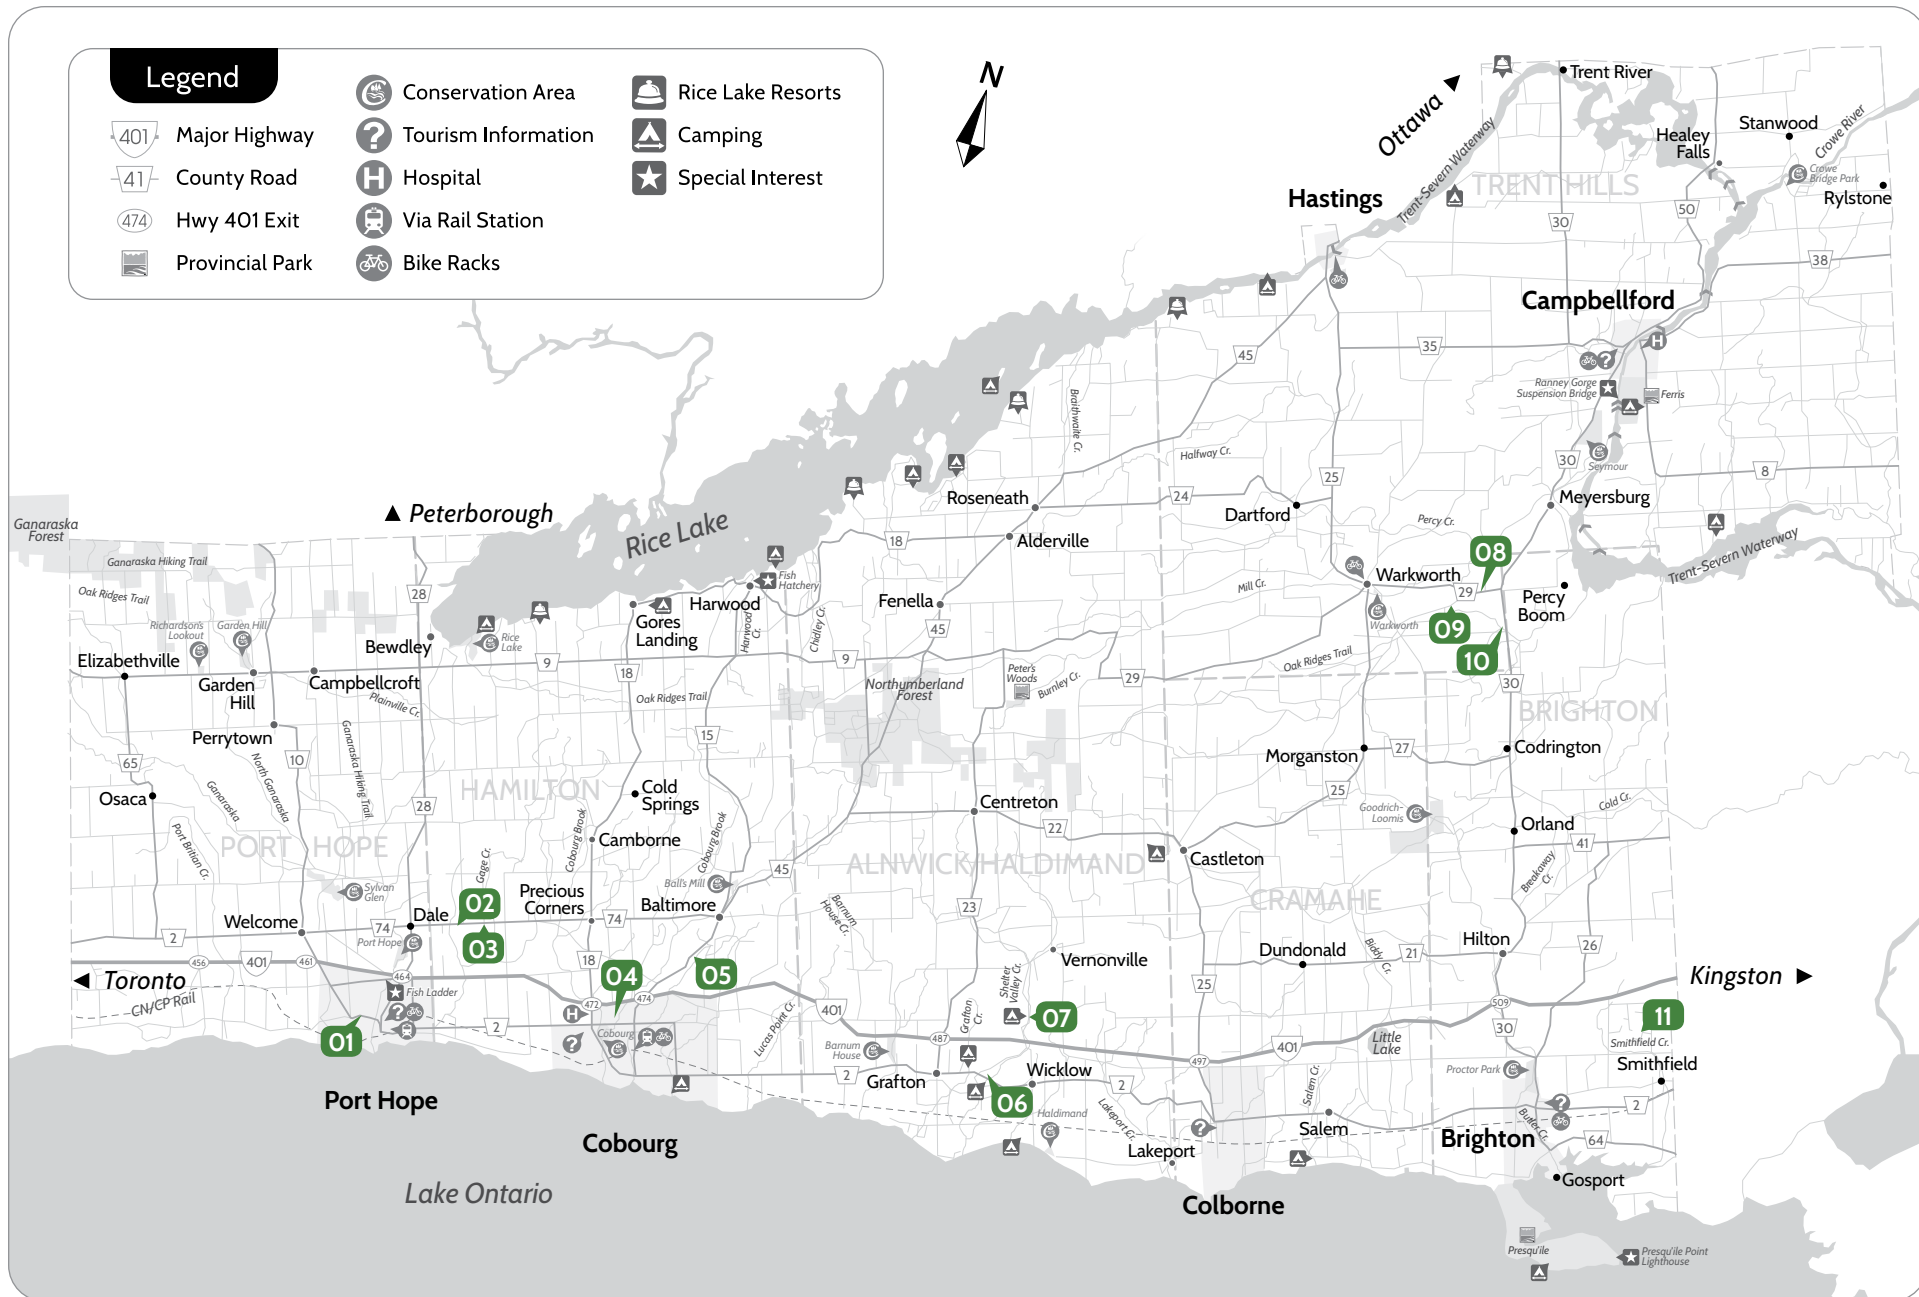

Brighton • 866-228-4653
18 Holes • Par: 71
Yardage: 5160-6600 • Slope Rate: 125-146

See Map on Next Page ▶

Golf Icon Legend

-  Pro Shop
-  Snack Bar
-  Club House

Play Some Great Golf

The information contained on the maps and elsewhere within this guide has been obtained from various sources and has been checked for accuracy and correctness. However, the information is supplied without express or implied warranty of any kind, including the warranty of fitness for a particular purpose. In no event will the County of Northumberland be liable for any damages whether incidental, consequential or direct in conjunction with or arising from the furnishing or use of this information.