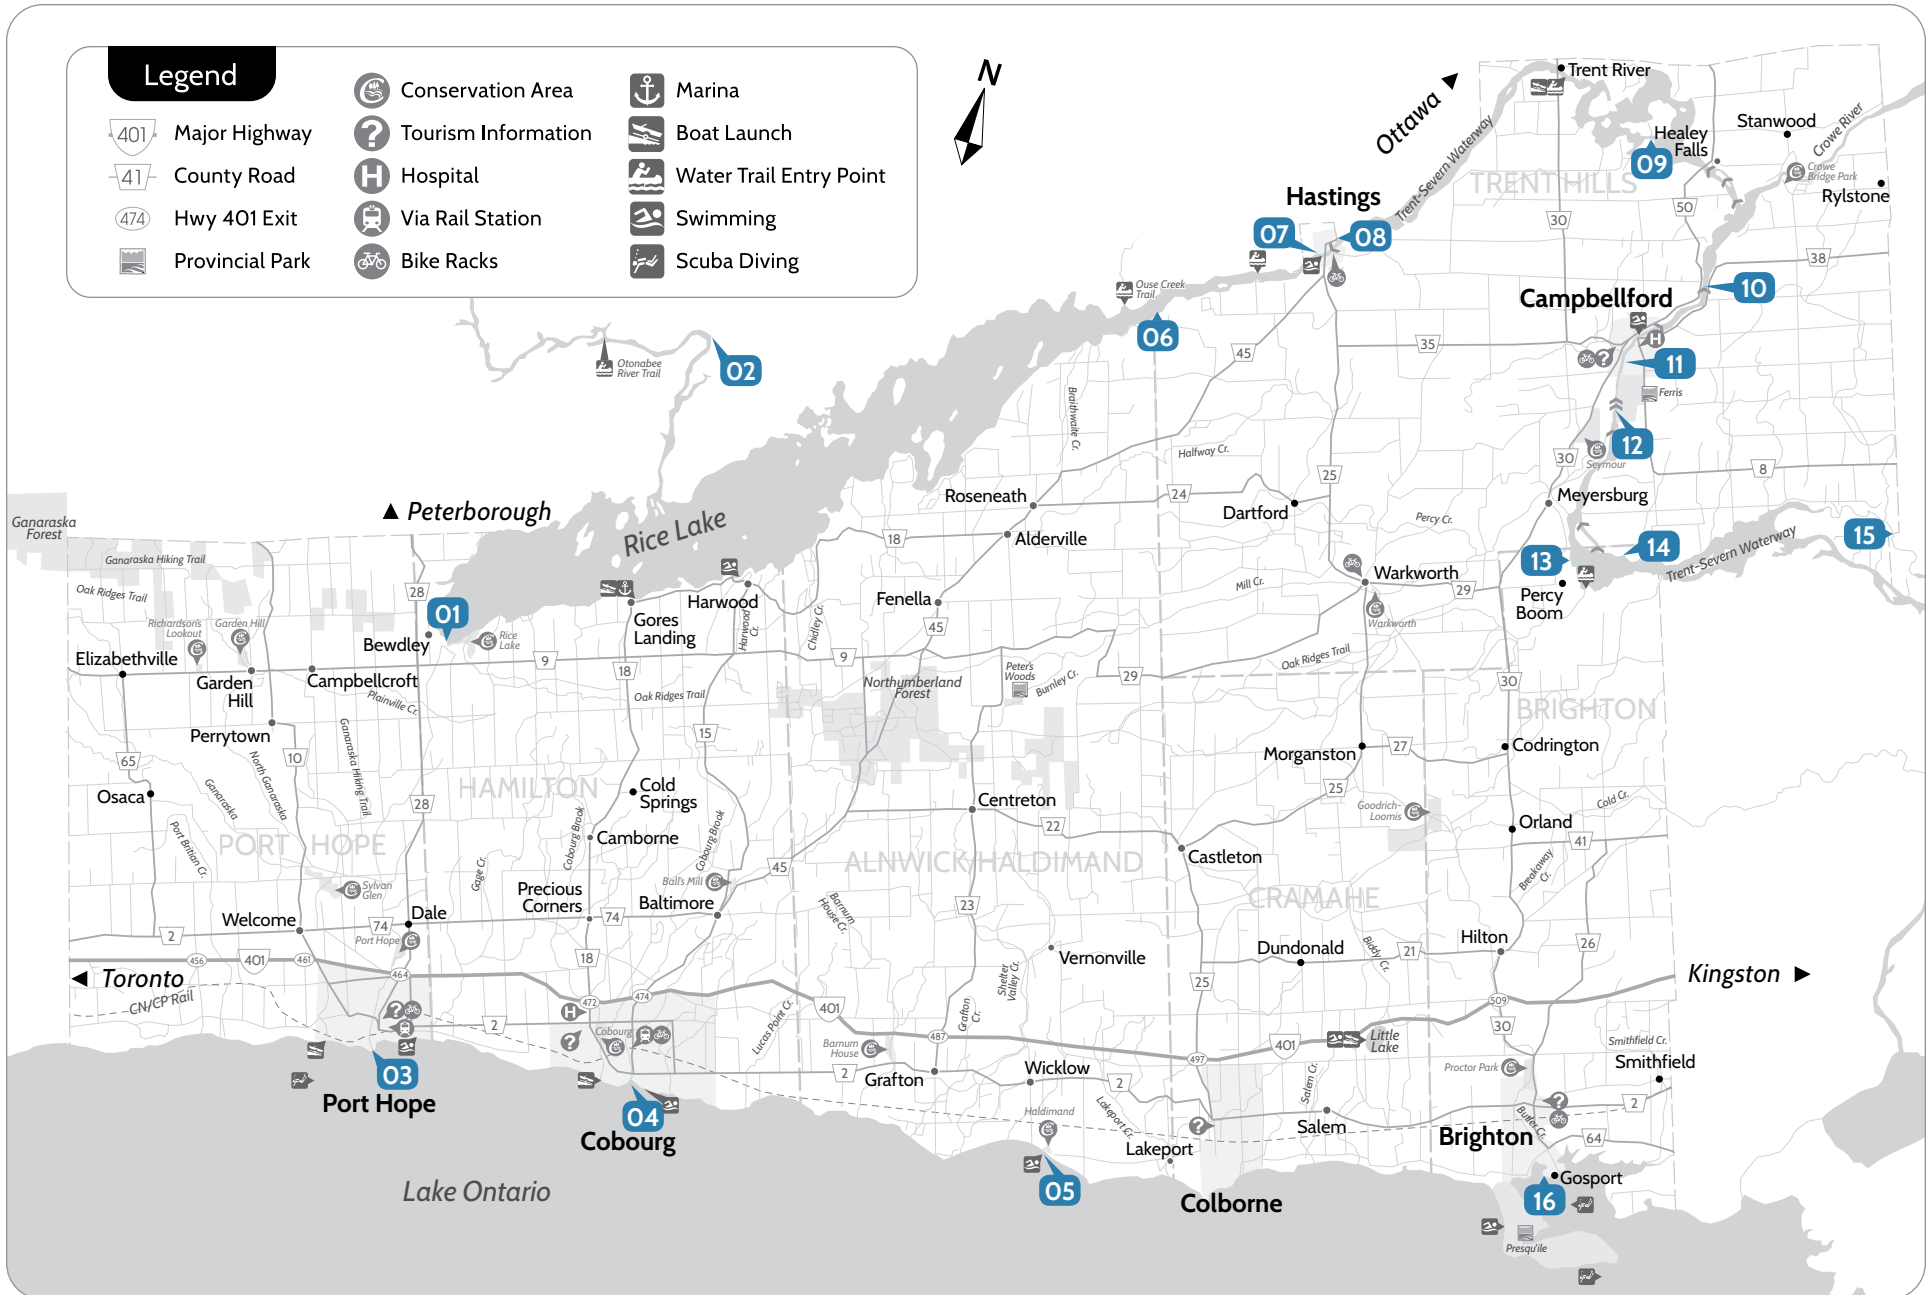

Launch & Float Your Boat

Surrounded by crystal clear water, Northumberland is a boater's paradise.
Make new discoveries by water at our 16 boat launches and marinas.

NorthumberlandTourism.com

01 Bewdley, Rice Lake

04 Cobourg, Lake Ontario

103 Third St., Cobourg
Marina & Boat Launch

05 Lakeport, Lake Ontario

100 - 188 Lakeport Rd., Lakeport
Boat Launch

06 Hastings, Ouse Creek

138 Sandy Bay Rd., Hastings
Boat Launch

07 Hastings (West), Trent-Severn Waterway

69 Front St. (west of bridge), Hastings
Boat Launch

08 Hastings (East), Trent-Severn Waterway

Pond St. (east of bridge), Hastings
Boat Launch

**09 Nappan Island, Trent-Severn Waterway
Entry Point**

Nappan Island Rd. (at Puffball Creek), Trent Hills
Boat Launch

15 Wilson Island, Trent River

1 Line E., Harcourt
Boat Launch

16 Gosport, Lake Ontario

1 Bay St. E., Brighton
Marina & Boat Launch

See Map on Next Page ▶

Launch & Float Your Boat

The information contained on the maps and elsewhere within this guide has been obtained from various sources and has been checked for accuracy and correctness. However, the information is supplied without express or implied warranty of any kind, including the warranty of fitness for a particular purpose. In no event will the County of Northumberland be liable for any damages whether incidental, consequential or direct in conjunction with or arising from the furnishing or use of this information.