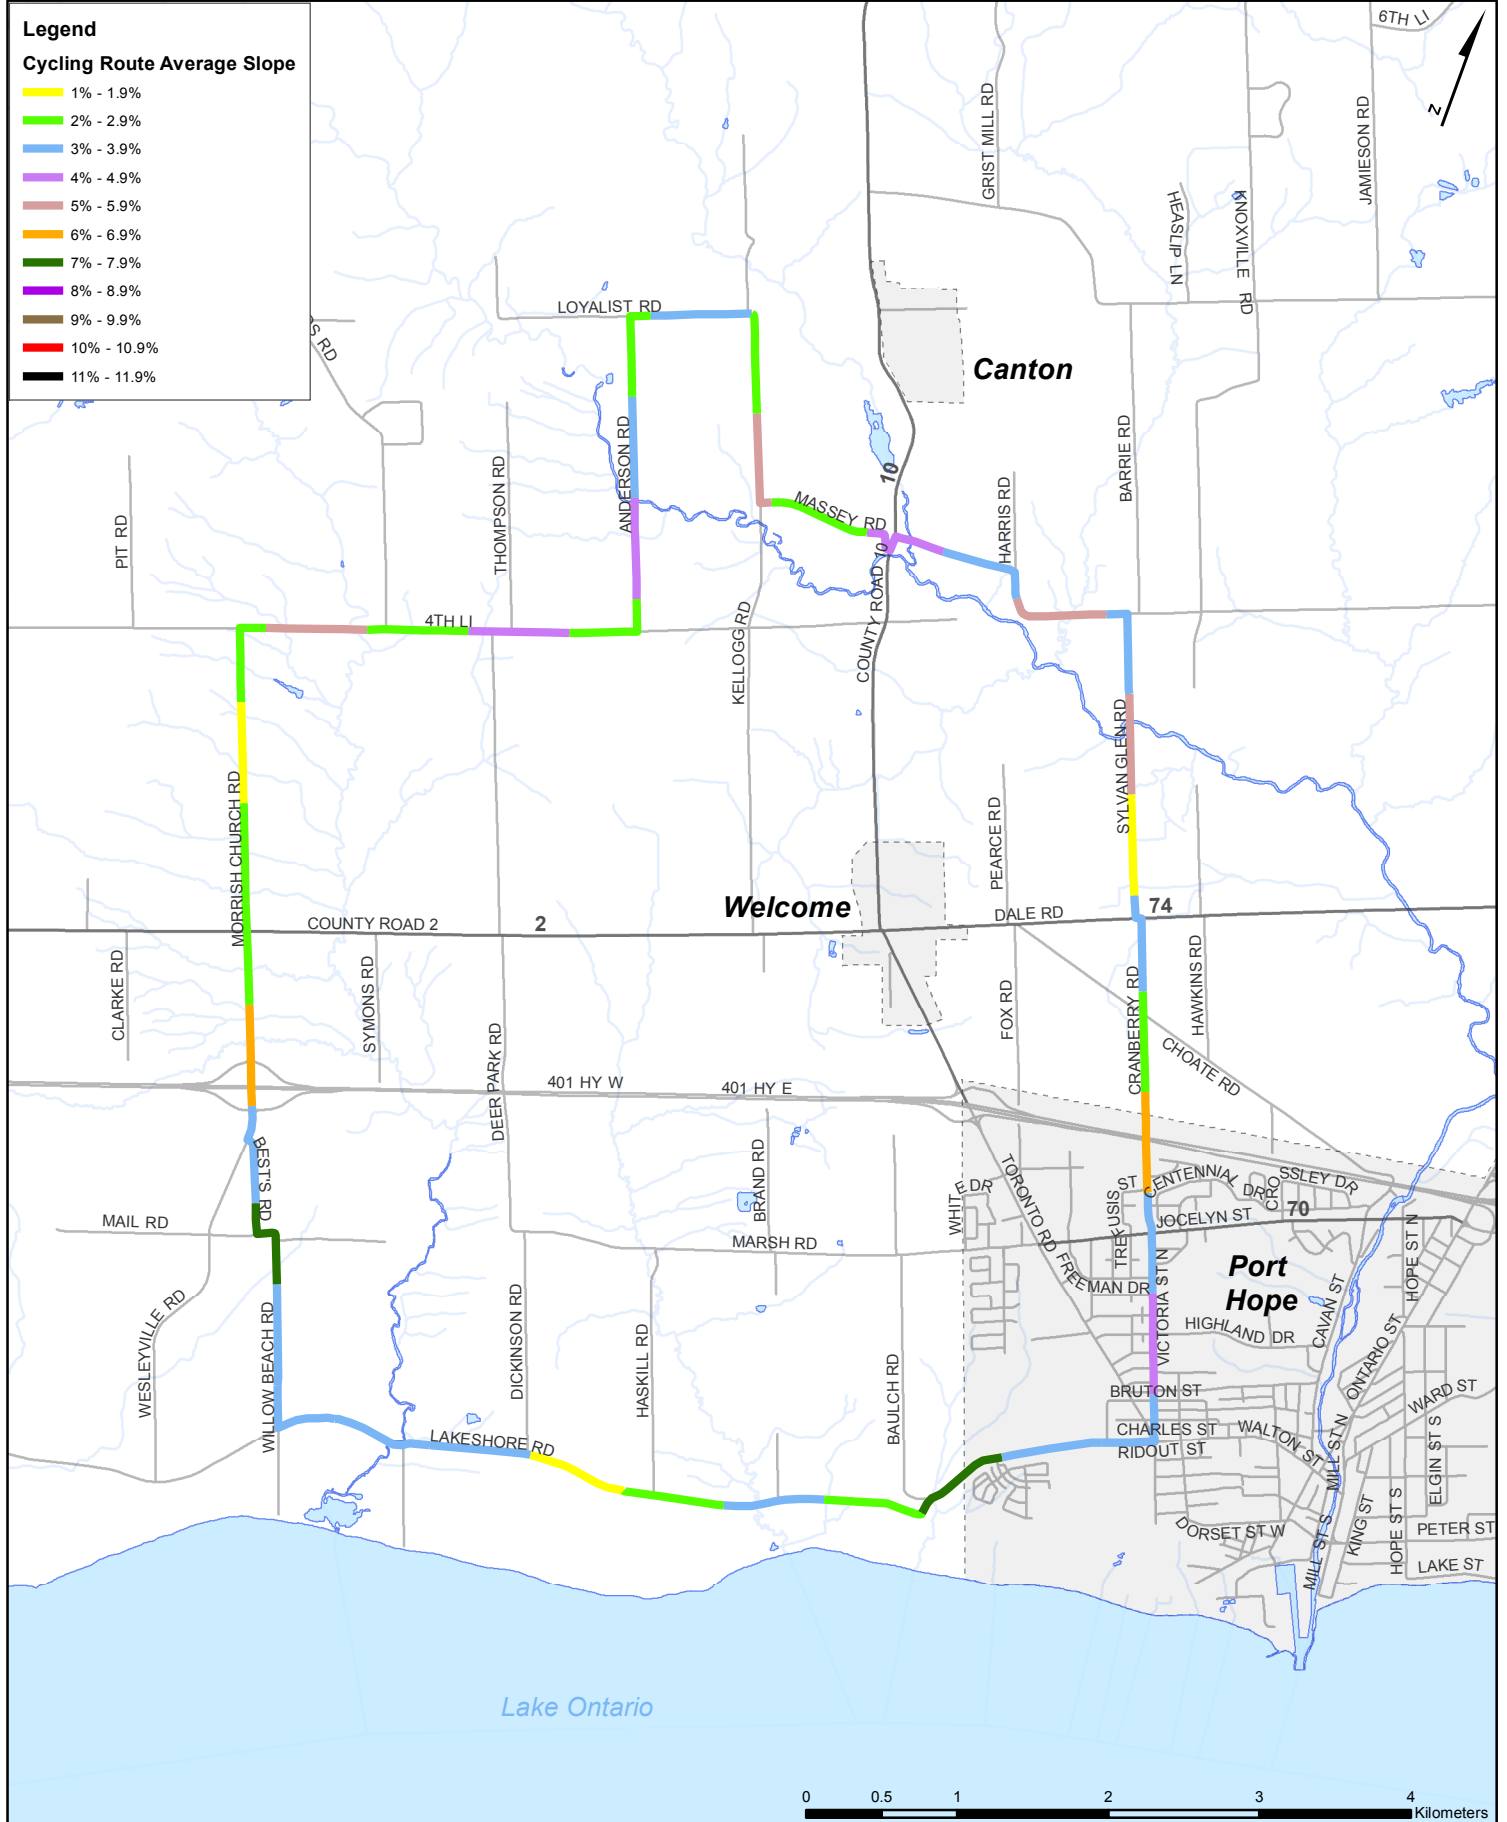

Northumberland County Cycling Route Glorious Ganaraska

(c). Copyright. County of Northumberland 2016.
This map is for information purposes only and
the County of Northumberland takes no
responsibility for, nor guarantees the accuracy
of all the information contained in the map.

Source: Northumberland County, 2016
MNR, 2016
Includes Material (c) 2016 of The Queen's Printer for Ontario. All Rights Reserved.

All rights reserved. May not be
reproduced without permission.